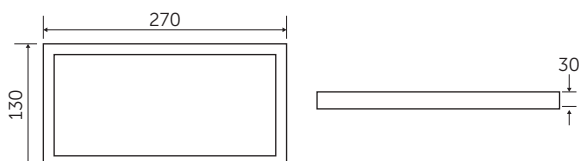

Auto Self Test Indicator. No requirement for manual key test (Code: 09053)

Normal operation: Green indicator illuminated

Battery failure: Red indicator flashes once every 3 seconds

Light source failure: Red indicator flashes twice every 3 seconds

Less than rated duration time: Red indicator flashes three times every 3 seconds.